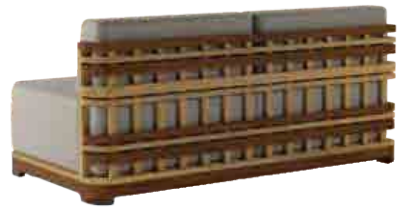

GIDHE LOUNGER SINGLE

GIDHE LOUNGER PLUS

GIDHE LOUNGER DOUBLE

GIDHE BED

GIDHE NIGHTSTAND

MUINE LOUNGER SINGLE

MUINE LOUNGER

MUINE LOUNGER DOUBLE

MUINETRAY W/ TERAZZO

MUINETRAY

GOLDIE LOUNGER

TROLEY

WEAVE SOFA 1 SEATER

WEAVE SOFA 2 SEATER

WEAVE SOFA 3 SEATER

WEAVE COFFEE TABLE

WEAVE SIDE TABLE

SPRINGDALE SINGLE

SPRINGDALE DOUBLE

SPRINGDALE TRIPLE

SPRINGDALE CENTRE

SPRINGDALE CENTRE

SPRINGDALE CORNER

SPRINGDALE COFFEE TABLE