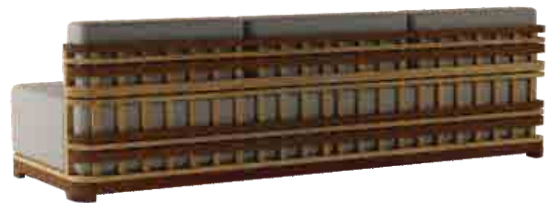

GIDHE LOUNGER SINGLE

GIDHE LOUNGER PLUS

GIDHE LOUNGER DOUBLE

GIDHE BED

GIDHE NIGHTSTAND

MUINE LOUNGER SINGLE

MUINE LOUNGER

MUINE LOUNGER DOUBLE

MUINETRAY W/ TERAZZO

MUINETRAY

GOLDIE LOUNGER

TROLEY

WEAVE SOFA 1 SEATER

WEAVE SOFA 2 SEATER

WEAVE SOFA 3 SEATER

WEAVE COFFEE TABLE

WEAVE SIDE TABLE

SPRINGDALE SINGLE

SPRINGDALE DOUBLE

SPRINGDALE TRIPLE

SPRINGDALE CENTRE

SPRINGDALE CENTRE

SPRINGDALE CORNER

SPRINGDALE COFFEE TABLE