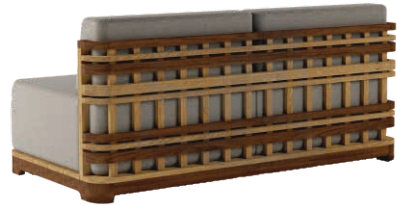

MUINE LOUNGER

MUINE LOUNGER DOUBLE

MUINE TRAY W/ TERAZZO

MUINE TRAY

GOLDIE LOUNGER

TROLEY

WEAVE SOFA 1 SEATER

WEAVE SOFA 2 SEATER

WEAVE SOFA 3 SEATER

WEAVE COFFEE TABLE

WEAVE SIDE TABLE

SPRINGDALE SINGLE

SPRINGDALE DOUBLE

SPRINGDALE TRIPLE

SPRINGDALE CENTRE

SPRINGDALE CENTRE