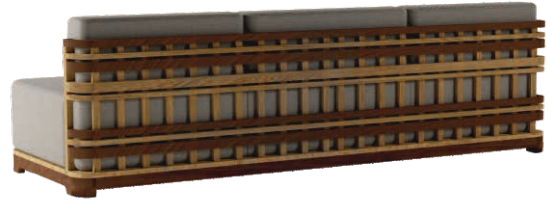

MUINE LOUNGER

MUINE LOUNGER DOUBLE

MUINE TRAY W/ TERAZZO

MUINE TRAY

GOLDIE LOUNGER

TROLEY

WEAVE SOFA 1 SEATER

WEAVE SOFA 2 SEATER

WEAVE SOFA 3 SEATER

WEAVE COFFEE TABLE

WEAVE SIDE TABLE

SPRINGDALE SINGLE

SPRINGDALE DOUBLE

SPRINGDALE TRIPLE

SPRINGDALE CENTRE

SPRINGDALE CENTRE