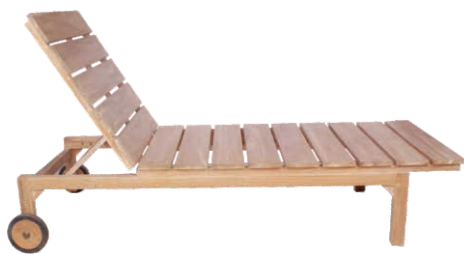

HALLE
200 X 70 X 36
CAOD261